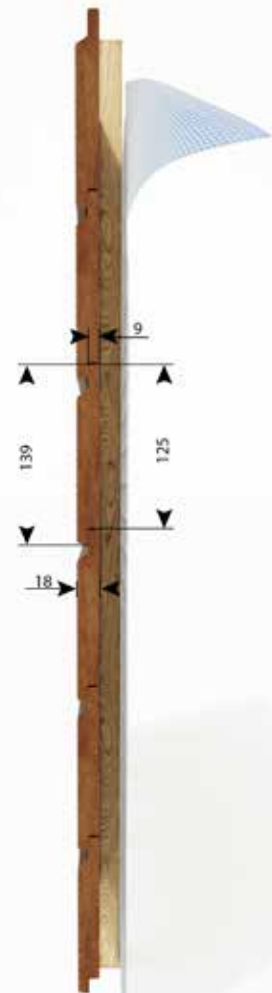

SOULWOOD RABAT

Is geschikt voor zowel een horizontale als verticale toepassing en is standaard beschikbaar in een breedtemaat van 125 mm werkende breedte.